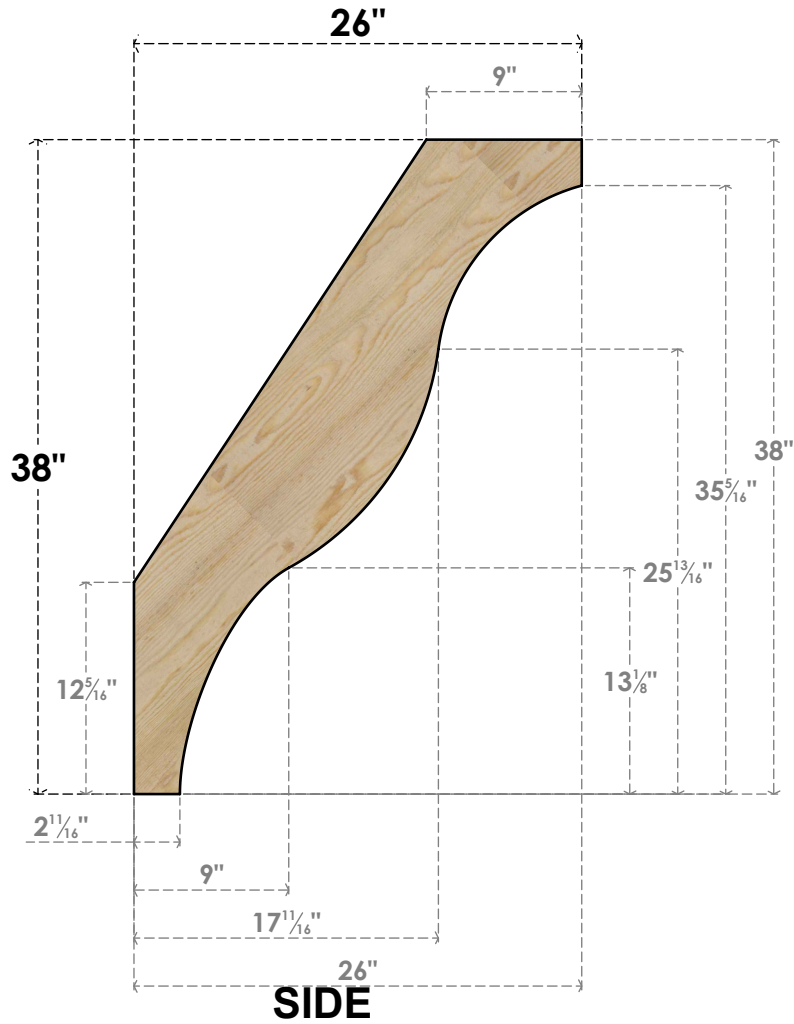

BRC06X26X38FST00RDF

6"W X 26"D X 38"H FUNSTON ROUGH SAWN BRACE, DOUGLAS FIR

EKENA MILLWORK
 2300 WEST MAIN ST.
 CLARKSVILLE, TX 75426
 TOLL FREE: 866-607-0453
 WWW.EKENAMILLWORK.COM

NOTES

1. INSTALLATION TO BE COMPLETED IN ACCORDANCE WITH MANUFACTURER'S SPECIFICATIONS.
2. DRAWING MAY NOT BE TO SCALE
3. THIS DRAWING IS INTENDED FOR DESIGN AND PLANNING PURPOSES ONLY.
4. ALL INFORMATION CONTAINED HEREIN WAS CURRENT AT THE TIME OF DEVELOPMENT BUT MUST BE REVIEWED AND APPROVED BY THE PRODUCT MANUFACTURER TO BE CONSIDERED ACCURATE.
5. PRODUCTS ARE NOT KILN DRIED. THIS ITEM IS UNIQUE AND WILL CONTAIN THE NATURAL VARIATIONS THAT THE WOOD SPECIES OFFERS. THIS MAY RESULT IN VARIATIONS UP TO 1/4"